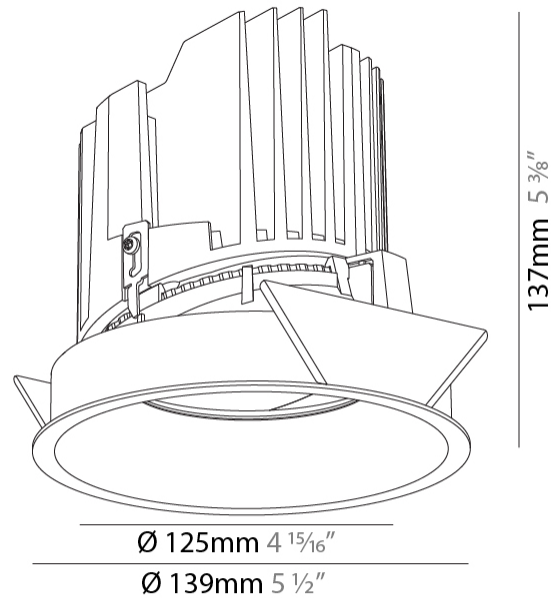

GENERAL

Series: Bioniq
 Subseries: Bioniq Round Semi Adjustable
 Brand: Prolight
 Division: Architectural
 Mounting Type: Recessed
 Mounting Location: Ceiling
 Subcategory: Downlight

PHYSICAL

Shape: Round
 Diameter (mm): 139
 Diameter (in): 5 1/2
 Height (mm): 137
 Height (in): 5 3/8
 Ceiling Thickness (mm): 10 / 12.5 / 15
 Ceiling Thickness (in): 3/8 or 1/2 or 9/16
 Min. Recessing Depth (mm): 150
 Min. Recessing Depth (in): 5 7/8
 Light Distribution: Adjustable / Downlight
 Weight (kg): 0.856
 Weight (lbs): 1.89
 Fixture Finish: SSR / BKV / CWI / CRY / HAB / UFT / ITA / RUA / FTG / MYG / LOD / PUS / FRO / FUP / KIA / POP / BLS / SPG / MEY / GOH / GUM / CHC / COM / ABZ / JAG / OBR / MOS / ROR
 Fixture Material: Aluminum Die Cast
 Cut-out Measurements: 130mm / 5 1/8"

LED

Number of LEDs: 1
 Color Temperature (°K): 2700 / 3000 / 3500 / 4000
 Max. Delivered Lumen (lm): 1890 / 1930 / 2028 / 2070
 Nominal Lumen (lm): 3210 / 3290 / 3459 / 3530
 CRI: >90 CRI
 Efficiency (%): 0.631
 Lamp Life (hrs): 50000

OPTICAL

Reflector: 20 / 25 / 40
 Adjustability: Rotational 355°; Tilt 10°

RATINGS AND CERTIFICATIONS

Certified By: Certified for North American Standards
 IP rating: IP54

BIONIQ ROUND SEMI ADJUSTABLE RECESSED